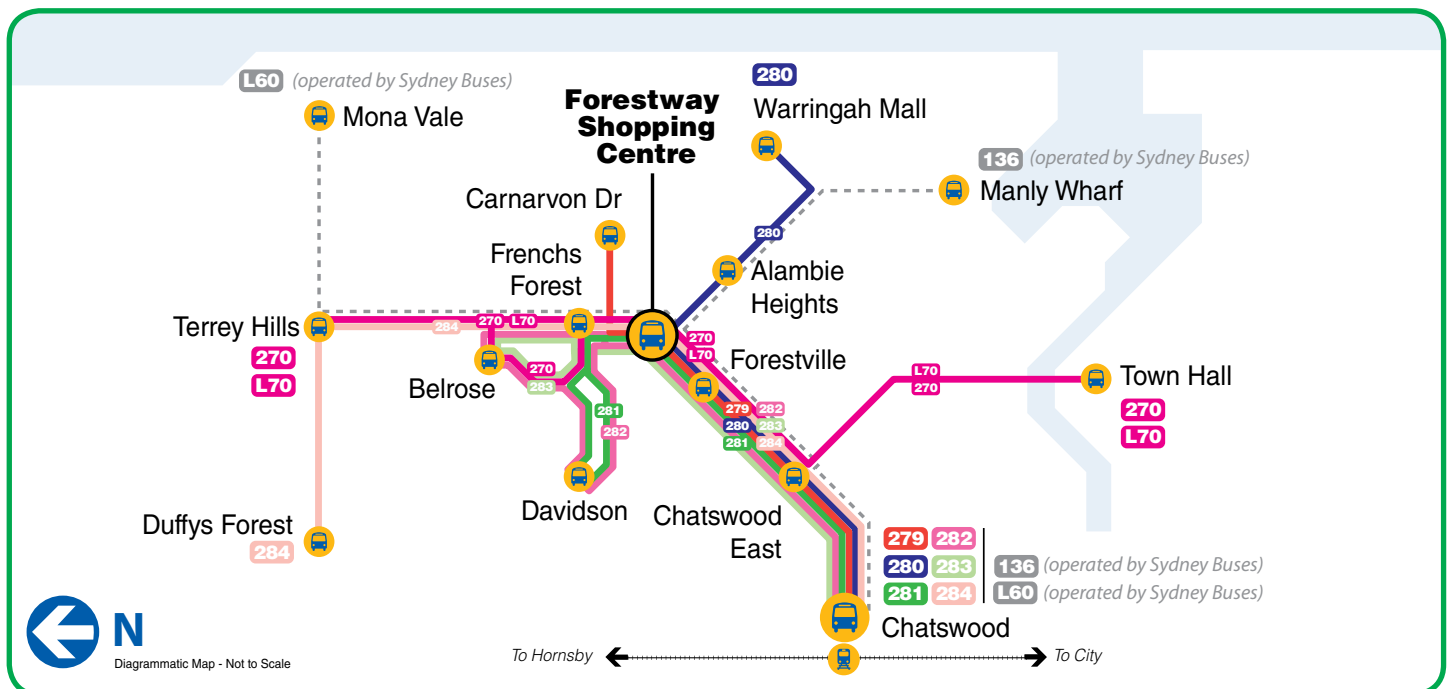

Access Location:

Forestway Shopping Centre

Address Warringah Rd & Forest Way
Frenchs Forest NSW 2086

Phone 02 9451 3857

Website www.forestway.com.au

Route No.	Destination	Operator	Bus Stop
136	Chatswood - Frenchs Forest - Manly Wharf	Sydney Buses	Forest Way
270	City - Belrose, Davidson & Terrey Hills	Forest Coach Lines	Forest Way
279	Chatswood - Frenchs Forest - The Esplanade	Forest Coach Lines	Forest Way
280	Chatswood - Frenchs Forest - Warringah Mall	Forest Coach Lines	Forest Way
281 / 282	Chatswood - Frenchs Forest - Davidson	Forest Coach Lines	Forest Way
282 / 283	Chatswood - Frenchs Forest - Belrose	Forest Coach Lines	Forest Way
284	Chatswood - Frenchs Forest - Duffys Forest	Forest Coach Lines	Forest Way
L60	Chatswood - Frenchs Forest - Mona Vale (Limited Stops)	Sydney Buses	Warringah Rd
L70	City - Frenchs Forest - Terrey Hills (Limited Stops)	Forest Coach Lines	Forest Way

The above information is designed as an introduction to available transport services. Please call 131 500 or visit 131500.com.au for up-to-date information.